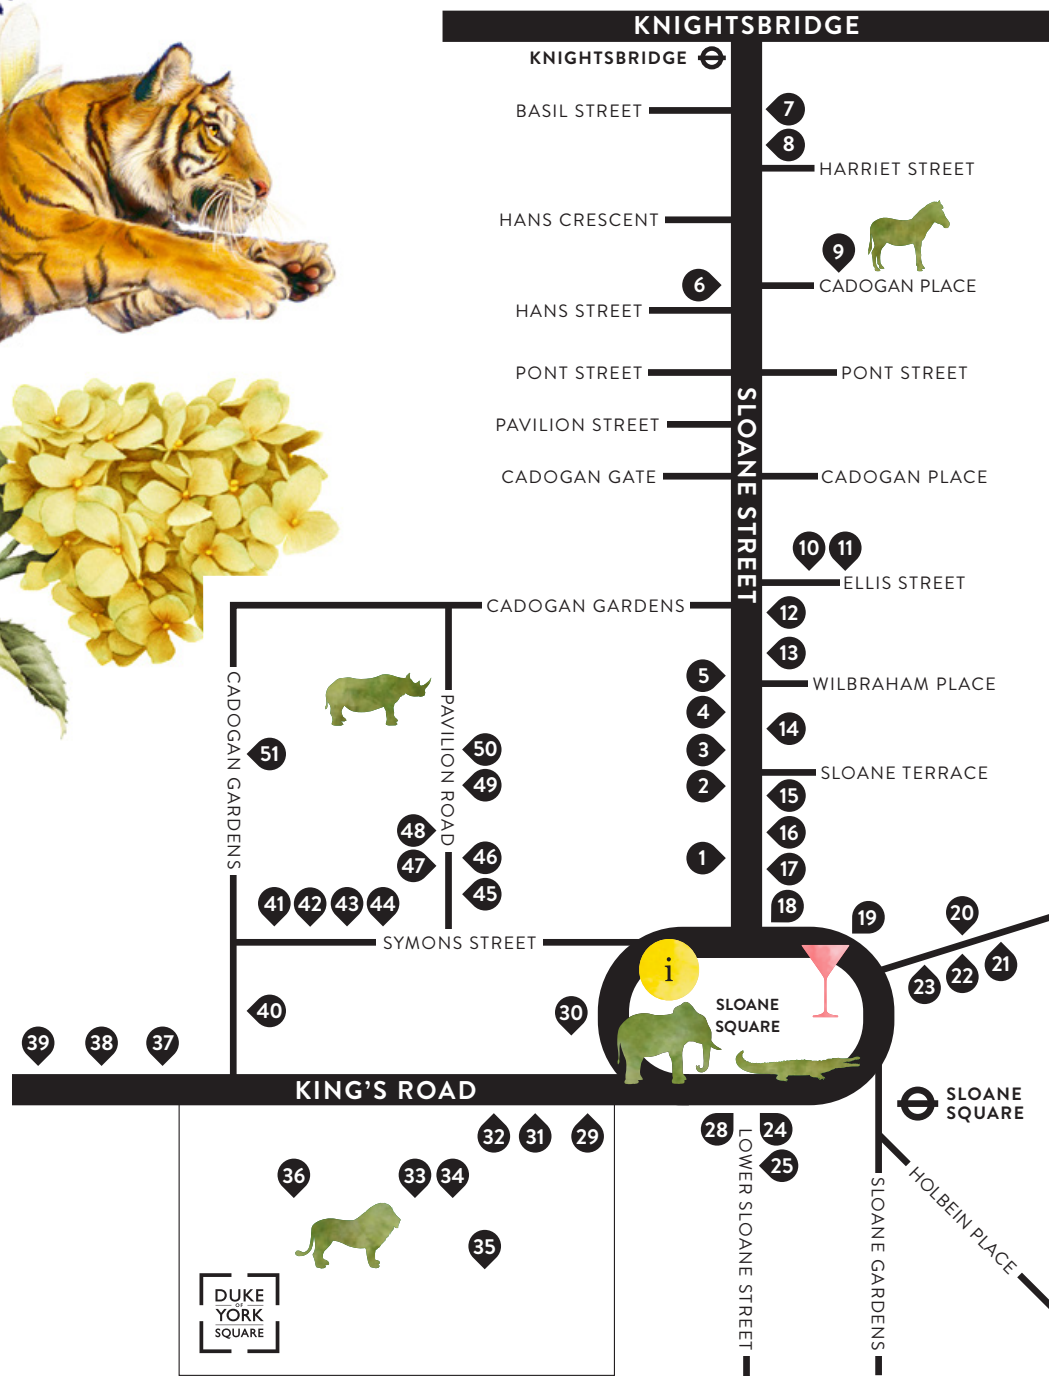

PARTICIPANTS

1. SMYTHSON
2. RED VALENTINO
3. HACKETT
4. GIORGIO ARMANI
5. BOUTIQUE 1
6. JIMMY CHOO
7. ERMANNO SCERVINO
8. ESCADA
9. JUMEIRAH CARLTON TOWER
10. YVES DELORME
11. RAW PRESS
12. PAULE KA
13. BRUNELLO CUCINELLI
14. OLIVER PEOPLES
15. PICKETT
16. N.PEAL
17. CASSANDRA GOAD
18. RAG & BONE
19. SLOANE SQUARE HOTEL
20. NYUMBA
21. TATEOSSIAN
22. TOM DAVIES
23. EMMA HOPE
24. HUGO BOSS
25. HAMPTONS INTERNATIONAL
26. ARTISAN DU CHOCOLAT
27. THE SLOANE CLUB
28. CLUB MONACO
29. BOGGI MILANO
30. PETER JONES
31. TM LEWIN
32. RIGBY & PELLER
33. TRILOGY
34. DUBARRY
35. MONICA VINADER
36. HIGH MOOD FOOD
37. KIEHL'S SINCE 1851
38. HOBBS
39. PENHALIGON'S
40. ANNOUSHKA
41. KIKI MCDONOUGH
42. POETRY
43. BRORA
44. THE WHITE COMPANY
45. T.BA
46. SARAH CHAPMAN SKINESIS
47. COSMETICS A LA CARTE
48. MOYSES STEVENS
49. HEIDI KLEIN
50. NATOORA
51. 11 CADOGAN GARDENS

ELEPHANT FAMILY
Protecting Asian elephants and their habitat

SAATCHI GALLERY

22-27 MAY 2017

GUIDED TOURS

There are two ways to explore Chelsea in Bloom. Take in all the sights at your leisure with a self-guided tour of the area using this map. Or why not enjoy being chauffeured in an exclusive Chelsea in Bloom rickshaw?

All rickshaw tours depart from Sloane Square and are complimentary, running each day from Tuesday 23 to Saturday 27 May, on the hour and half past the hour from 10.30am to 5pm. Please visit the Information Point to schedule your trip.

HIGHLIGHTS

- Elephant
- Safari Lodge
- Botanist Pop-up Bar
- African Lions
- Rhino
- Zebras
- Crocodile

TO CHELSEA
FLOWER SHOW
& BAOBAB GATE