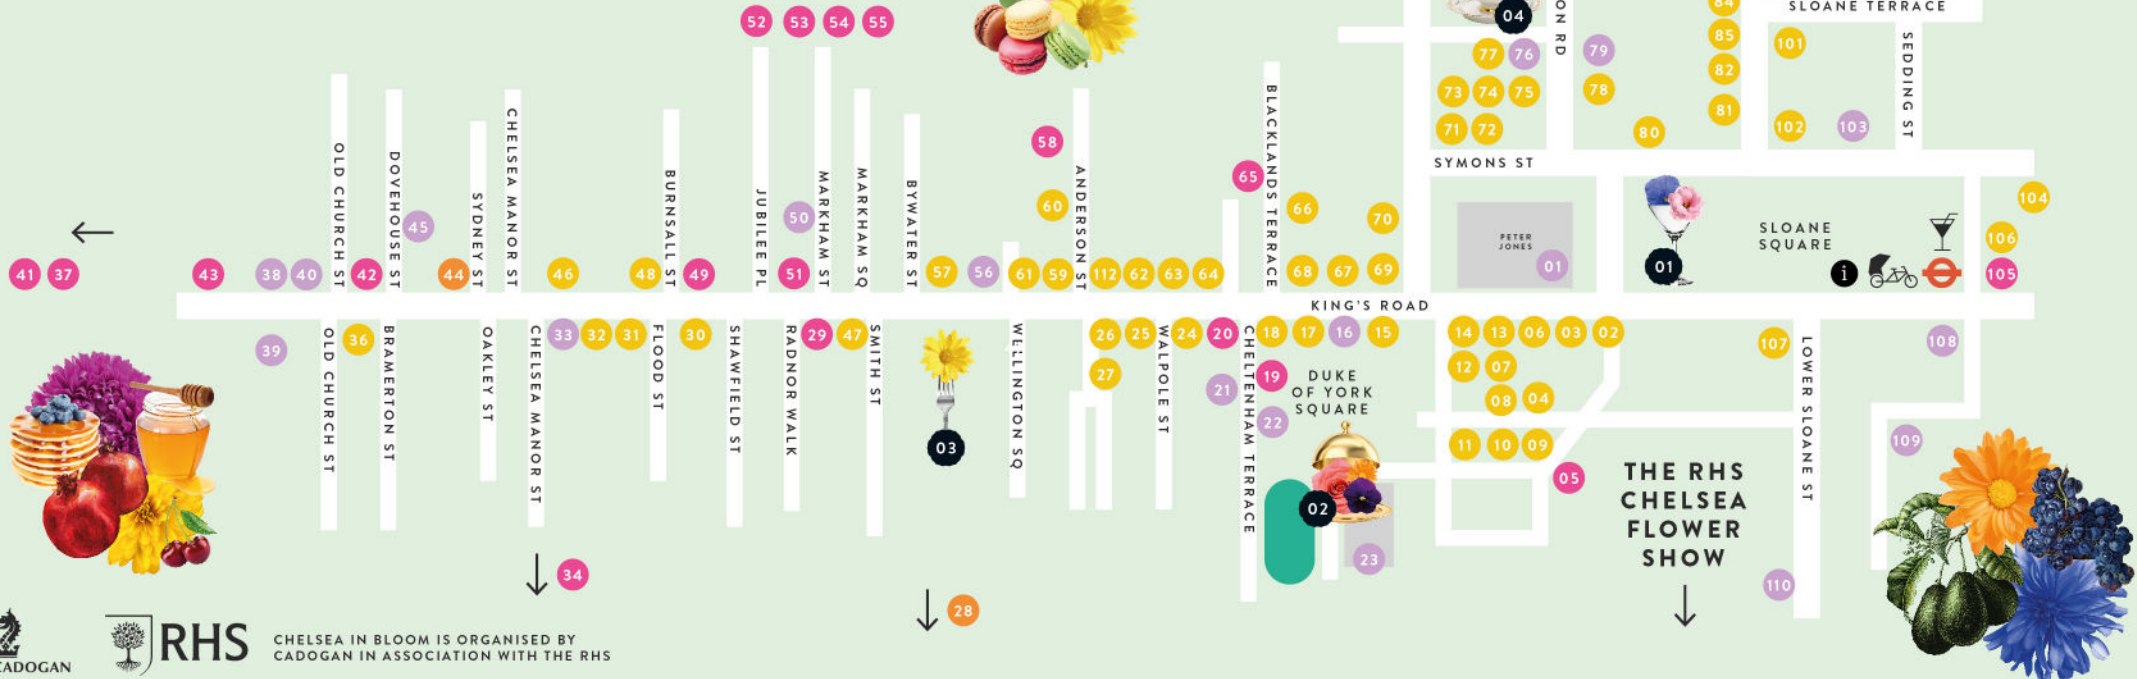

TOUR HIGHLIGHTS & DISPLAYS

PARTICIPANT DISPLAYS

- FASHION & BEAUTY
- LIFESTYLE & LEISURE
- FOOD & DRINK
- OTHER

● CENTRAL DISPLAYS

RICKSHAW RIDE POINT

INFORMATION POINT

SUMMER IN SLOANE SQUARE

CHELSEA IN BLOOM IS ORGANISED BY
CADOGAN IN ASSOCIATION WITH THE RHS

CENTRAL DISPLAYS

- | | |
|---|---------------------------|
| 01 HUNGRY CATERPILLAR | 03 WINNIE-THE-POOH PICNIC |
| 02 WILLY WONKA'S CHOCOLATE WORLD AND A GIANT STILL LIFE | 04 CANDY FLOSS |
| | 05 THE LADY & THE TRAMP |